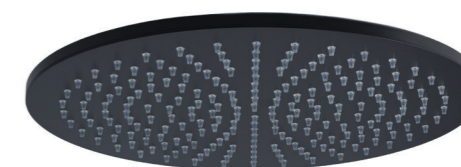

LIG101NO70 - Concealed BASIN mixer with spout L. 175mm.
LIG103NO70 - Concealed BASIN mixer with spout L. 245mm.

LIG101NO70 - Concealed BASIN mixer with spout L. 175mm. Rectangular wall plate
LIG103NO70 - Concealed BASIN mixer with spout L. 245mm. Rectangular wall plate

LIGHT matt black

ZCOL684K LIQNO
ZCOL684 LIQNO

BIRILLO FIX shower column w/MASTER KING d.300mm. Shower Head +LIQ169NO
BIRILLO FIX shower column w/MASTER d.225mm. Shower Head +LIQ169NO

ZDUP094NO - TONDO Concealed shower kit

ZSOF034NO - Shower arm L.400mm.

ZSOF074NO - MASTER Shower head d. 225mm.
ZSOF079NO - MASTER KING Shower head d. 300mm.

LIGHT matt black

LIG285NO-MET - Sink mixer with metal 2-spray pull out hand shower

LIG280NO - One hole sink mixer with high swivel spout