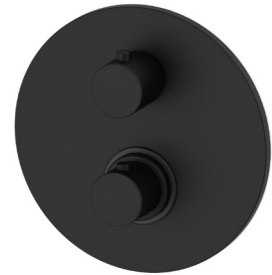

LIQ013NO Thermostatic Shower mixer (1 outlets)
LIQ018NO Thermostatic Shower mixer (2 outlets)
LIQ019NO Thermostatic Shower mixer (3 outlets)