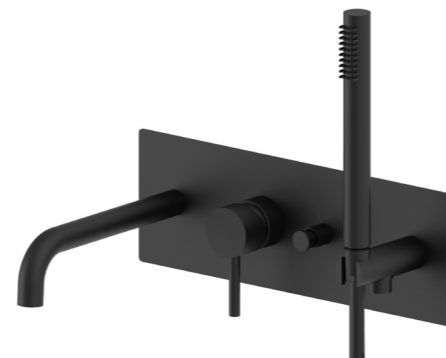

LIG001NO Concealed BATH mixer
with diverter, wall spout and shower kit

LIGHT matt black