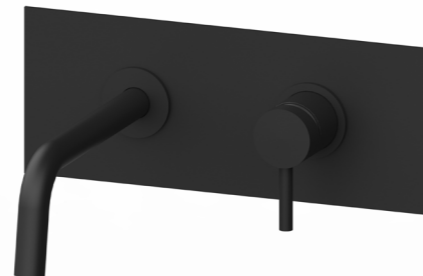

LIGHT matt black

LIGHT matt black

LIGX071NO - WASH BASIN
mixer w/o waste

LIGX081NO - WASH BASIN
mixer w/o waste HIGH version

LIGX131NO - BIDET
mixer w/o waste

LIGX075NO - WASH BASIN
mixer with 1"1/4G pop up waste

LIGX085NO - WASH BASIN
mixer with 1"1/4G pop up waste HIGH version

LIGX135NO - BIDET mixer with
1"1/4G pop up waste

LIGHT matt black

LIG006NO70 - Concealed BASIN mixer with spout L. 175mm.
LIG007NO70 - Concealed BASIN mixer with spout L. 245mm.

LIG101NO70 - Concealed BASIN mixer with spout L. 175mm.
LIG103NO70 - Concealed BASIN mixer with spout L. 245mm.

LIG101NO70 - Concealed BASIN mixer with spout L. 175mm. Rectangular wall plate
LIG103NO70 - Concealed BASIN mixer with spout L. 245mm. Rectangular wall plate