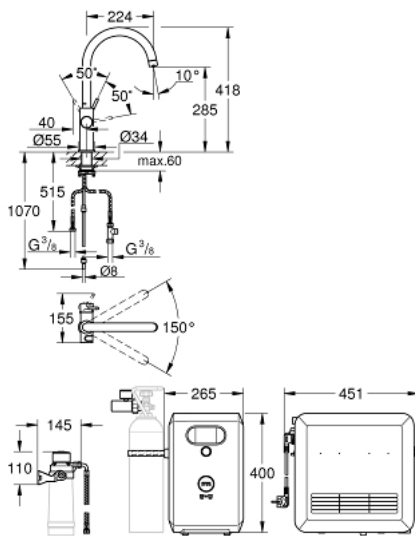

## 31 323 002 GROHE BLUE PROFESSIONAL C-UITLOOP KIT