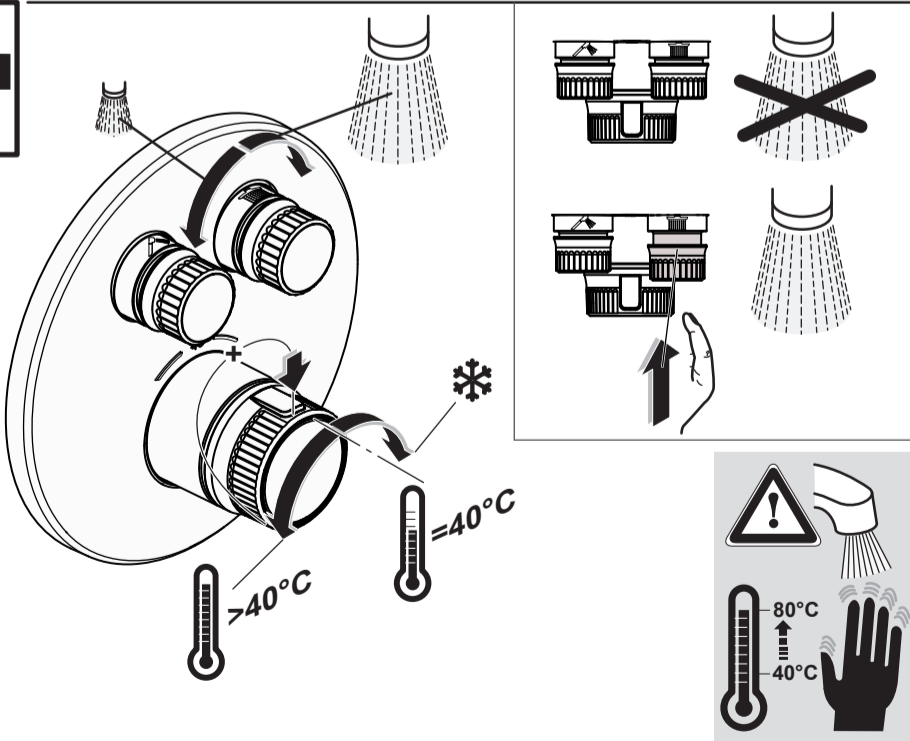

A 861 576 NU

CERATHERM NAVIGO

A 7296 .. A7302 ..

Ideal Standard

0422 / A 868 997
 Made in Germany

A 7296

A 7302

Ideal Standard International NV
 Corporate Village - Gent Building
 Da Vincilaan 2
 1935 Zaventem
 Belgium