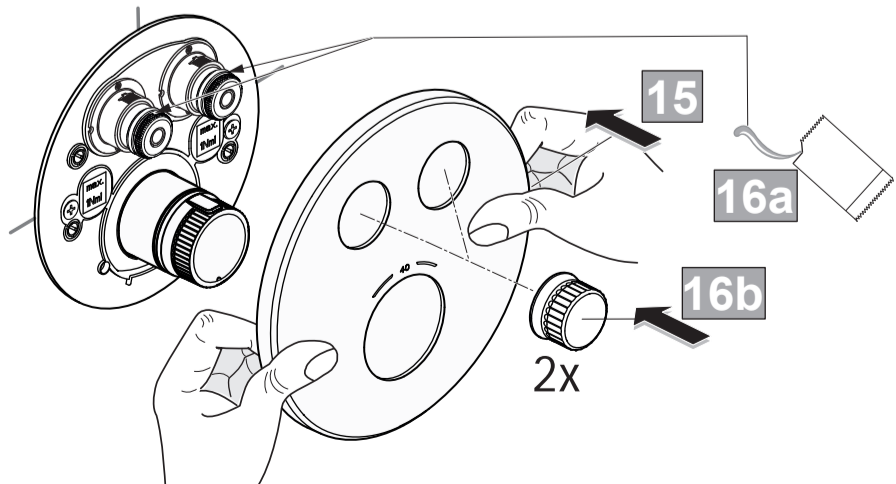

T STOP	P 0,3 MPa 3 bar	65°C	13°C	65	48	45	44	42	40	0	1	2	3	4			
										°C	°C	°C	°C	°C	°C	°C	°C

P	bar	0,5	MAX. 10	5	1	Q (3 bar)
T	°C	MAX. 80	65	55	I/min	18