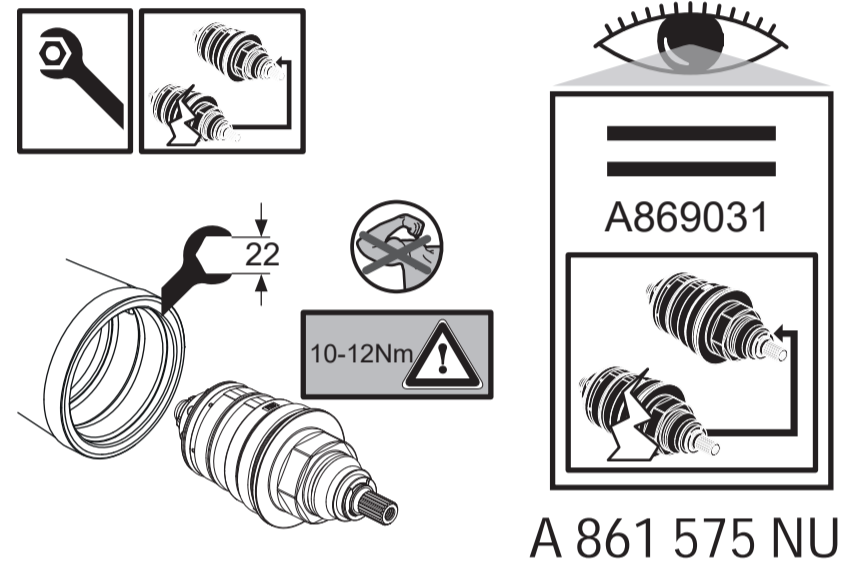

T STOP	P 0,3 MPa 3 bar	65°C	13°C	65	48	45	44	42	40	0	1	2	3	4			
										°C	°C	°C	°C	°C	°C	°C	°C

P	bar	0,5	MAX. 10	5	1	Q (3 bar)
T	°C	MAX. 80	65	55	I/min	18