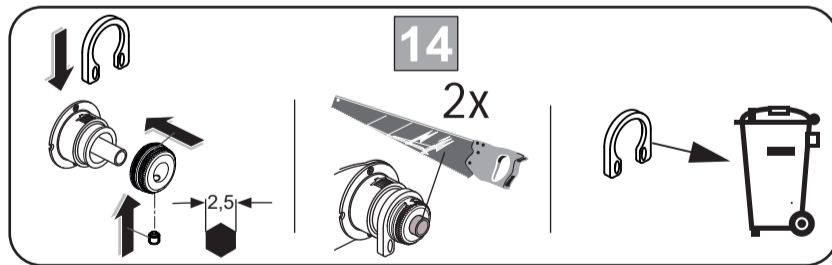

T STOP	P 0,3 MPa 3 bar	65°C	13°C	65	48	45	44	42	40	0	1	2	3	4			
										°C	°C	°C	°C	°C	°C	°C	°C

P	bar	0,5	MAX. 10	5	1	Q (3 bar)
T	°C	MAX. 80	65	55	I/min	18