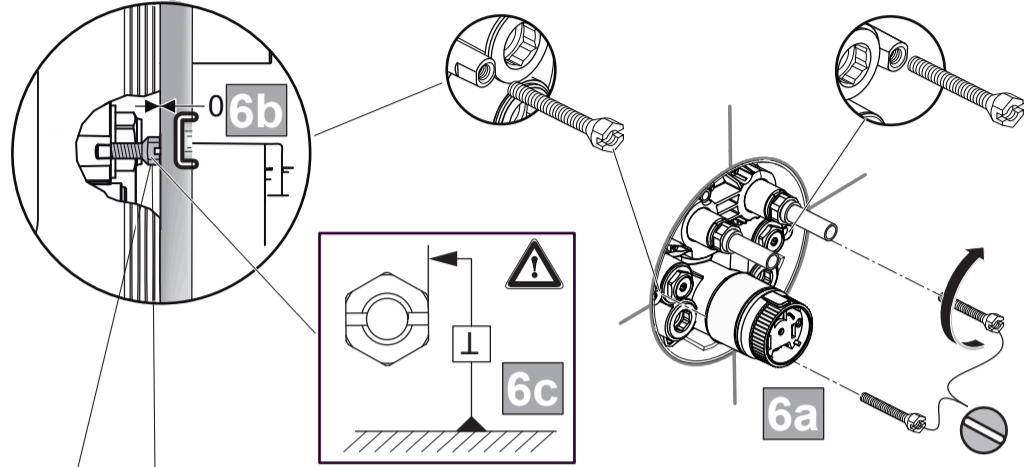

T STOP	P 0,3 MPa 3 bar	65°C	13°C	65	48	45	44	42	40	0	1	2	3	4			
										°C	°C	°C	°C	°C	°C	°C	°C

P	bar	0,5	MAX. 10	5	1	Q (3 bar)
T	°C	MAX. 80	65	55	I/min	18