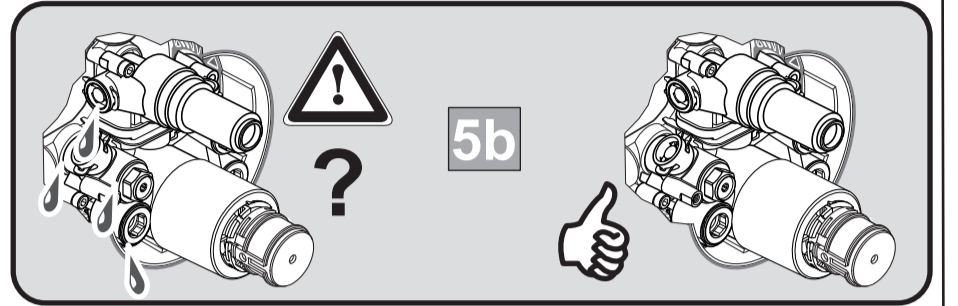

T STOP	P 0,3 MPa 3 bar	65°C	13°C	65	48	45	44	42	40	0	1	2	3	4			
										°C	°C	°C	°C	°C	°C	°C	°C

P	bar	0,5	MAX. 10	5	1	Q (3 bar)
T	°C	MAX. 80	65	55	I/min	18