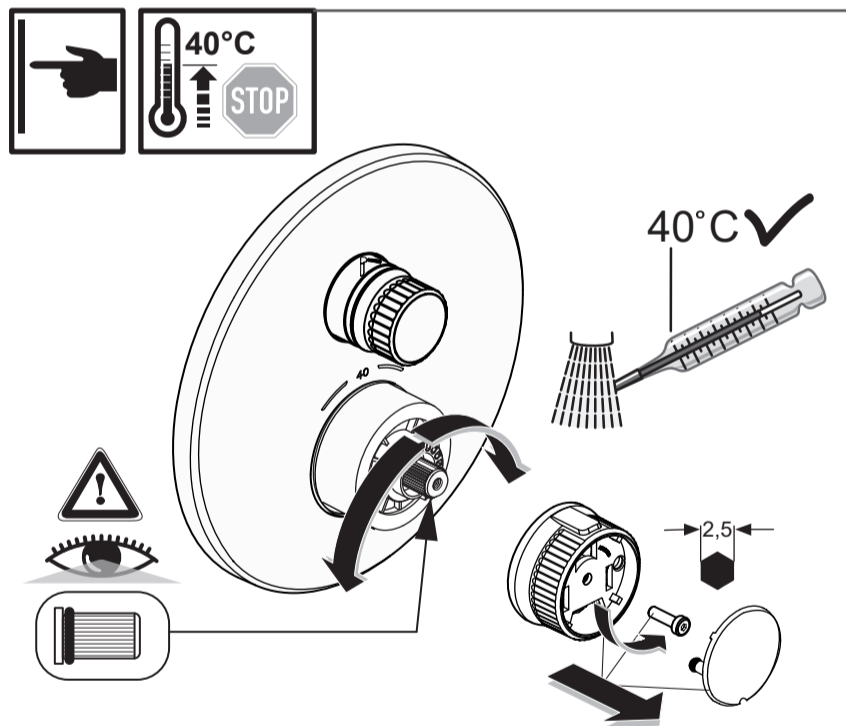

T STOP	P 0,3 MPa 3 bar	65°C	13°C	65	48	45	44	42	40	0	1	2	3	4			
										°C	°C	°C	°C	°C	°C	°C	°C

P	bar	0,5	MAX. 10	5	1	Q (3 bar)
T	°C	MAX. 80	65	55	I/min	18