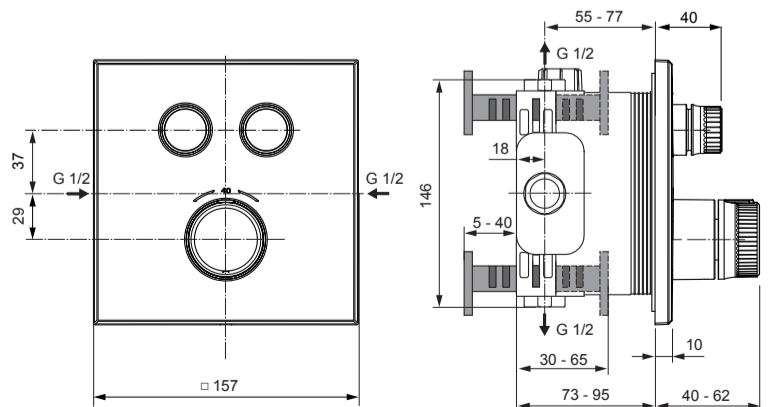

A 7302

Ideal Standard International NV
Corporate Village - Gent Building
Da Vincilaan 2
1935 Zaventem
Belgium

www.idealstandardinternational.com