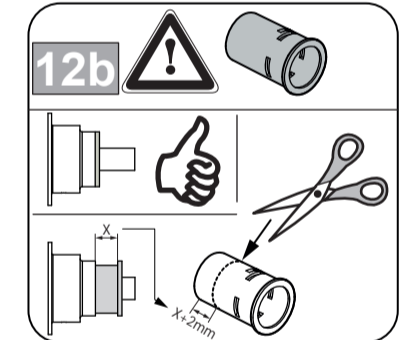

T STOP	P 0,3 MPa 3 bar	65°C	13°C	65	48	45	44	42	40	0	1	2	3	4			
										°C	°C	°C	°C	°C	°C	°C	°C

P	bar	0,5	MAX. 10	5	1	Q (3 bar)
T	°C	MAX. 80	65	55	I/min	18