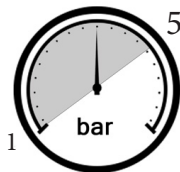

## Montaggio Assembly

$65 \pm 5^{\circ}\text{C}$

$15 \pm 5^{\circ}\text{C}$

MIN - MAX

OK