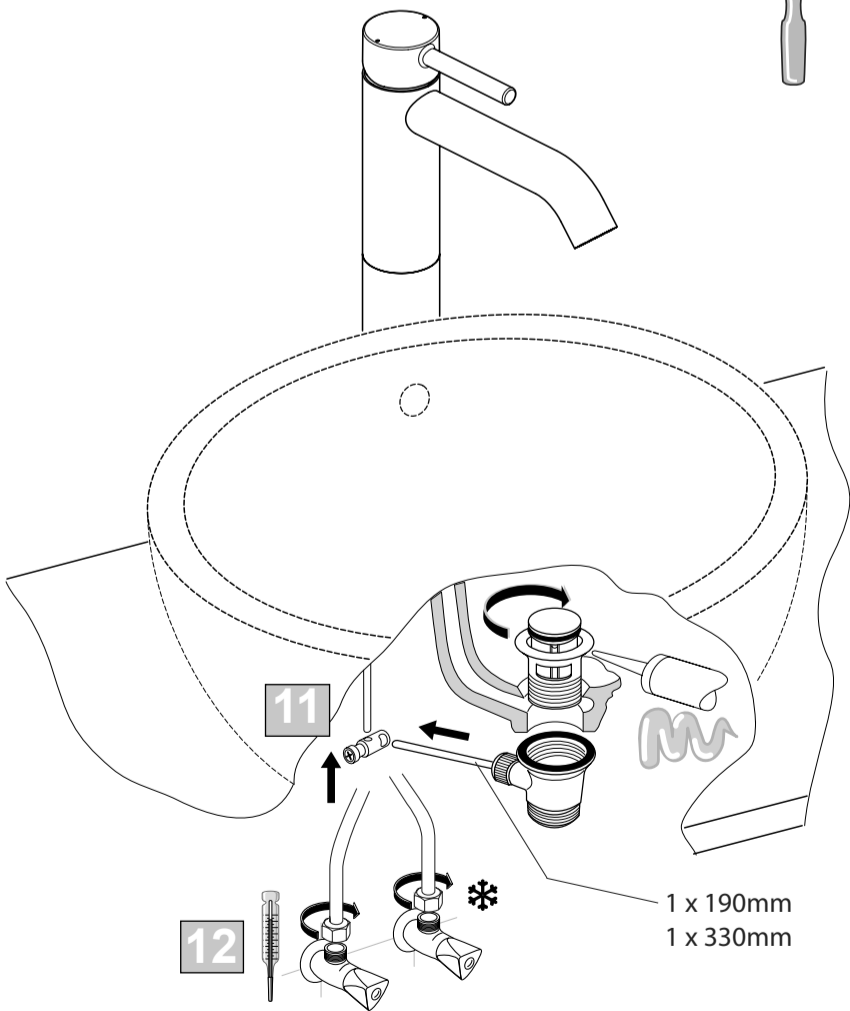

CERALINE

03.2018 / B665802

Ideal Standard International NV
Corporate Village – Gent Building
Da Vincilaan 2
1935 Zaventem
Belgium
<http://www.idealstandardinternational.com>

1 x 190mm
1 x 330mm

	P	bar		MAX. 10		5			Q (3 bar)
	T	°C		MAX. 80		65			l/min
						40			5