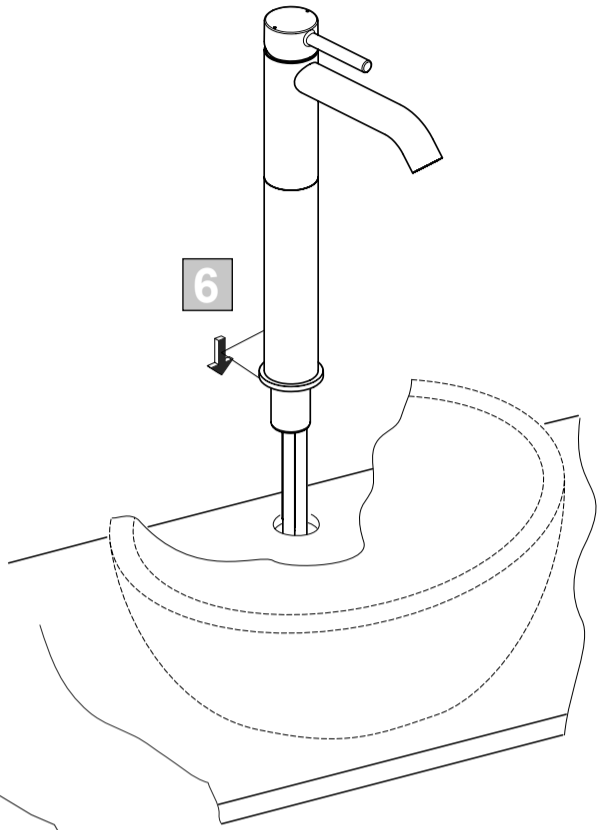

CERALINE

03.2018 / B665802

Ideal Standard International NV
Corporate Village – Gent Building
Da Vincilaan 2
1935 Zaventem
Belgium
<http://www.idealstandardinternational.com>

1 x 190mm
1 x 330mm

	P	bar		MAX. 10		5			Q (3 bar)
	T	°C		MAX. 80		65			l/min
						40			5