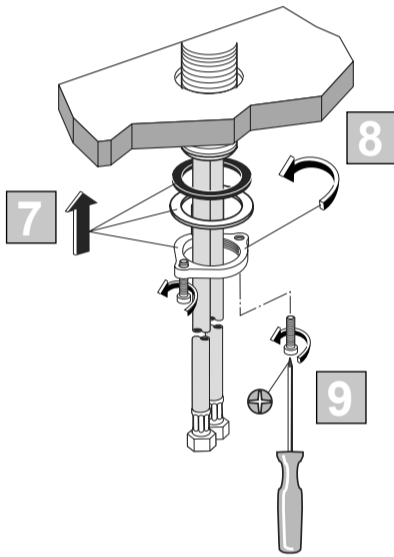

CERALINE

03.2018 / B665802

Ideal Standard International NV
Corporate Village – Gent Building
Da Vincilaan 2
1935 Zaventem
Belgium
<http://www.idealstandardinternational.com>

1 x 190mm
1 x 330mm

	P	bar		MAX. 10		5			Q (3 bar)
	T	°C		MAX. 80		65			l/min
						40			5