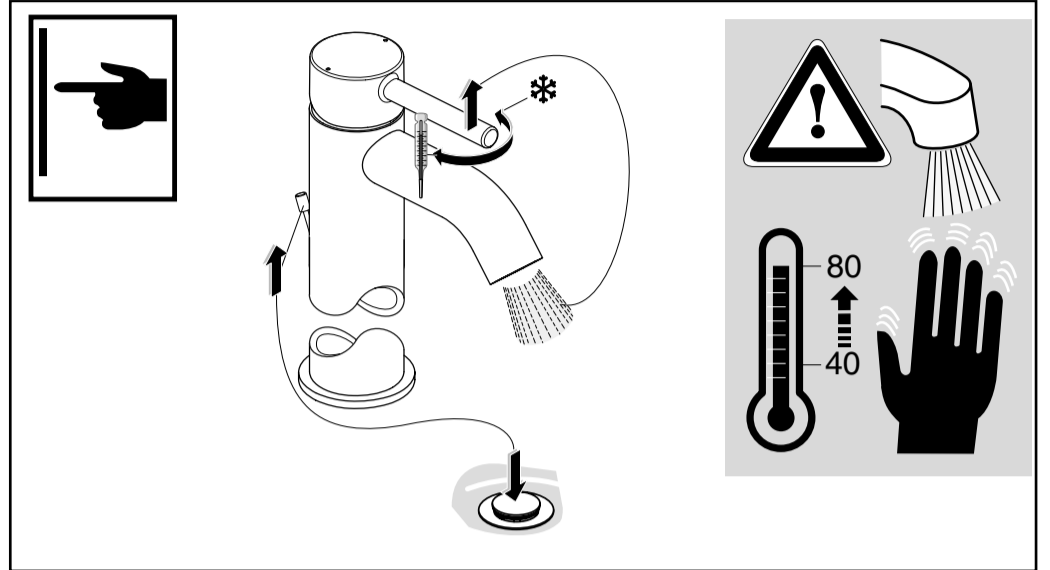

CERALINE

03.2018 / B665802

Ideal Standard International NV
Corporate Village – Gent Building
Da Vincilaan 2
1935 Zaventem
Belgium
<http://www.idealstandardinternational.com>

1 x 190mm
1 x 330mm

	P	bar		MAX. 10		5			Q (3 bar)
	T	°C		MAX. 80		65			l/min
						40			5