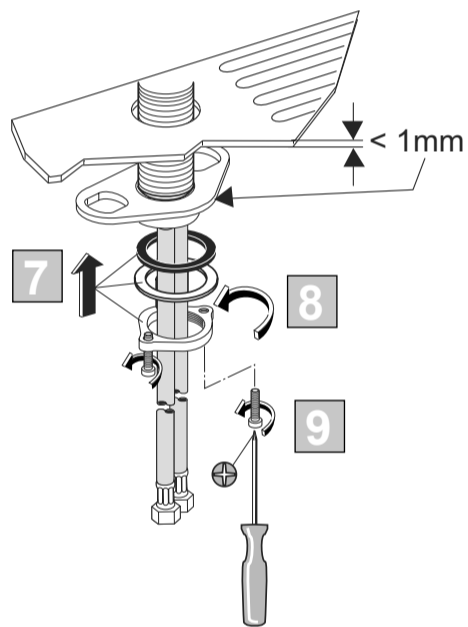

CERALINE

03.2018 / B665802

Ideal Standard International NV
Corporate Village – Gent Building
Da Vincilaan 2
1935 Zaventem
Belgium
<http://www.idealstandardinternational.com>

1 x 190mm
1 x 330mm

	P	bar		MAX. 10		5			Q (3 bar)
	T	°C		MAX. 80		65			l/min
						40			5