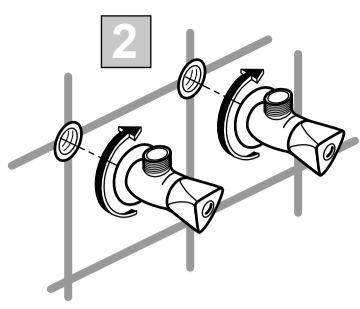

CERALINE

03.2018 / B665802

Ideal Standard International NV
Corporate Village – Gent Building
Da Vincilaan 2
1935 Zaventem
Belgium
<http://www.idealstandardinternational.com>

1 x 190mm
1 x 330mm

	P	bar		MAX. 10		5			Q (3 bar)
	T	°C		MAX. 80		65			l/min
						40			5