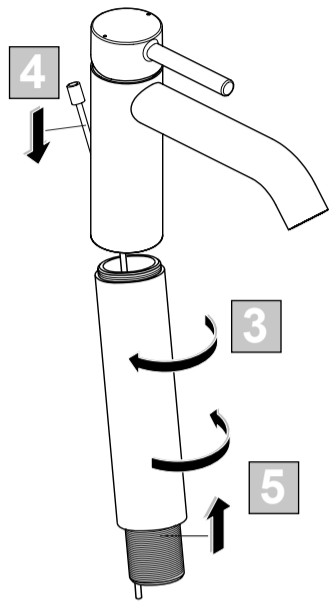

CERALINE

03.2018 / B665802

Ideal Standard International NV
Corporate Village – Gent Building
Da Vincilaan 2
1935 Zaventem
Belgium
<http://www.idealstandardinternational.com>

1 x 190mm
1 x 330mm

	P	bar		MAX. 10		5			Q (3 bar)
	T	°C		MAX. 80		65			l/min
						40			5